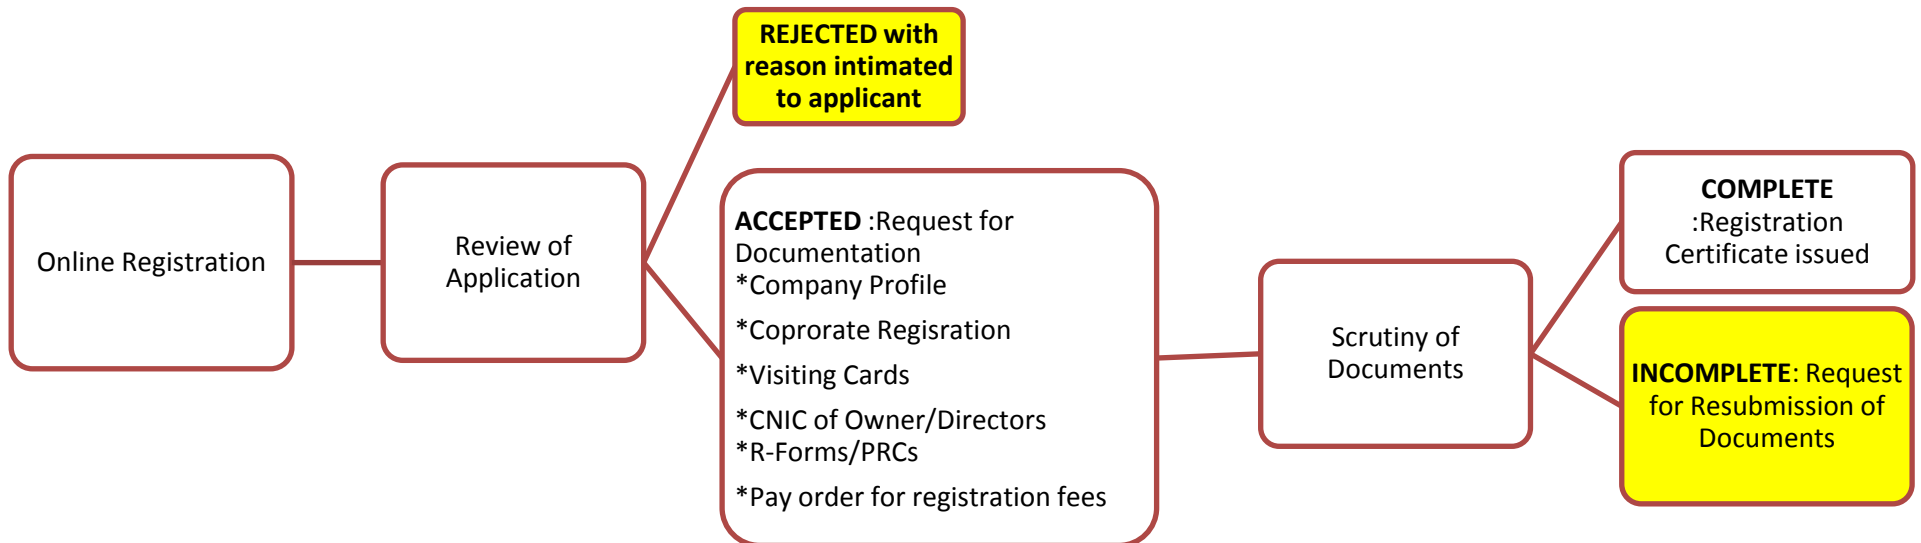

FLOW CHART FOR REGISTRATION OF IT COMPANY WITH PAKISTAN SOFTWARE EXPORT BOARD

Total Processing Time : 5-6 Working Days

***Auto generated emails are sent to applicants on every step of the process**